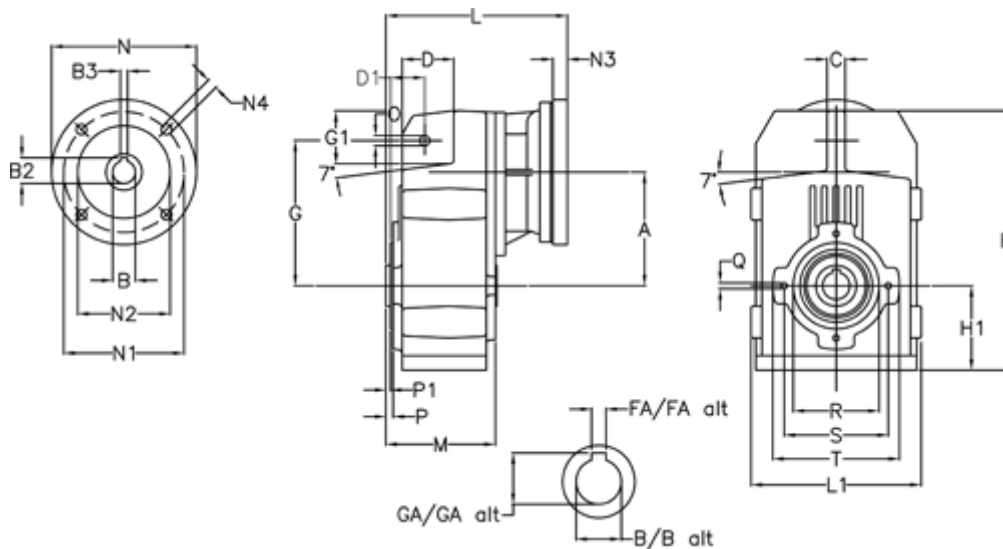

Article number: 29560500913230

Description: Shaft mounted gear  
A512H50-9,1-P80B5

## Measures

A = 211.30	FA = 14	M = 163.0	Q = M12x19
B = 50	G = 278	N = 200	R = 180
B1 = 19	G1 = 105.5	N1 = 165	S = 215
B2 = 21.8	GA = 53.5	N2 = 130	T = 250
B3 = 6	H = 479.0	N4 = M10x20	
C = 20	H1 = 144.0	O = 22	
D = 93.5	L = 287.5	P = 8.5	
D1 = 65.0	L1 = 273	P1 = 4.5	